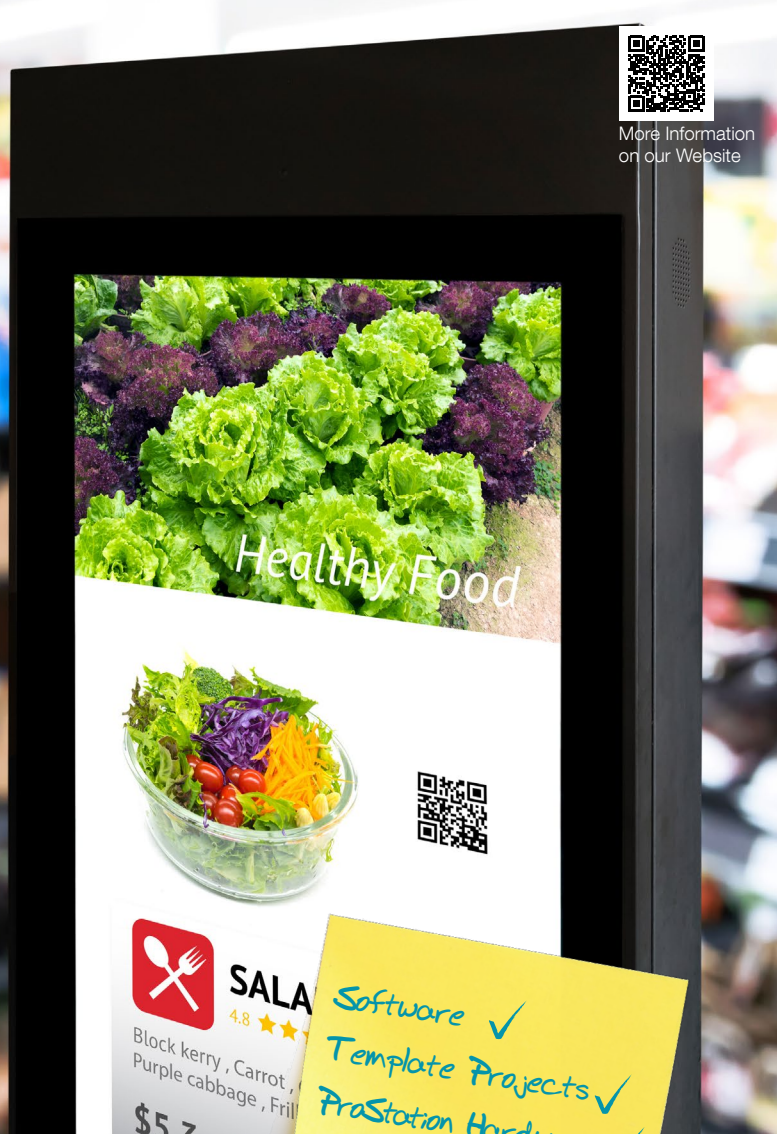

More Information
on our Website

Digital Signage

Digital Display Applications for Product Presentation, Guidance, E-Commerce Solutions and Animated Advertising

With the smartPerform Digital Signage Software for all Infosteles you operate versatile applications for presentation, wayfinding, e-commerce solutions or animated advertising. Therefore, almost all media formats, live sources or streaming sources are supported and configured in content management working environment to a customized user application. Content is played out via playlists and time-controlled. Interfaces for sensors such as presence, motion, eye tracking or gender enable impressive interactions with people in the room. They welcome visitors and customers, report on daily news, regulations, weather, menu or events.

✓ Customized Digital Signage Solutions

✓ For New and Already Existing Info Steles

✓ Automated Information Transfer

✓ Flexible Design and Smart Functions

✓ Simple Content Maintenance for Efficient Operation